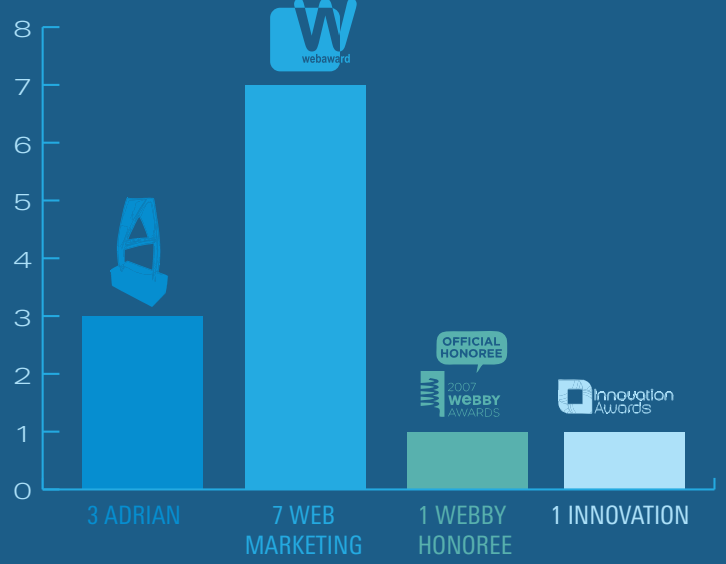

kevin schumacher

DESIGNER
DEVELOPER
ILLUSTRATOR

944 lombardy dr | plano, texas 75023

m: 469.358.1411 | e: kevin@schubox.com

portfolio: www.schubox.com | twitter: schubox

RECENT UX PROJECTS

AWARDS for PROJECTS

WORK ▼

2000	2005	2008	2011
SCHUMACHER DESIGN 2000-2005 owner creative director	BSS : TRAVELCLICK 2005-2008 sr.designer & training manager	SABRE HOLDINGS 2008-2011 sr.ux designer	

EDUCATION ▲

SKILLS

CODE