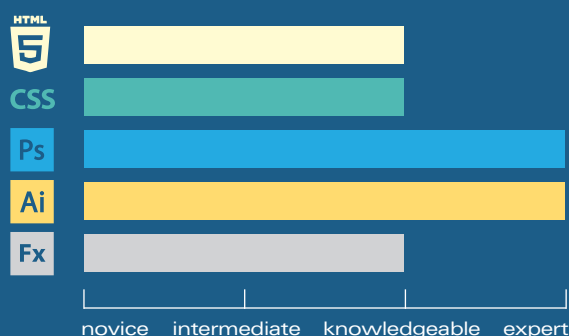

kevin schumacher

DESIGNER
DEVELOPER
ILLUSTRATOR

944 lombardy dr | plano, texas 75023

m: 469.358.1411 | e: kevin@schubox.com

portfolio: www.schubox.com | twitter: schubox

RECENT UX PROJECTS

AWARDS for PROJECTS

WORK ▼

2000	2005	2008	2011
SCHUMACHER DESIGN 2000-2005 owner creative director	BSS : TRAVELCLICK 2005-2008 sr.designer & training manager	SABRE HOLDINGS 2008-2011 sr.ux designer	

EDUCATION ▲

SKILLS

CODE