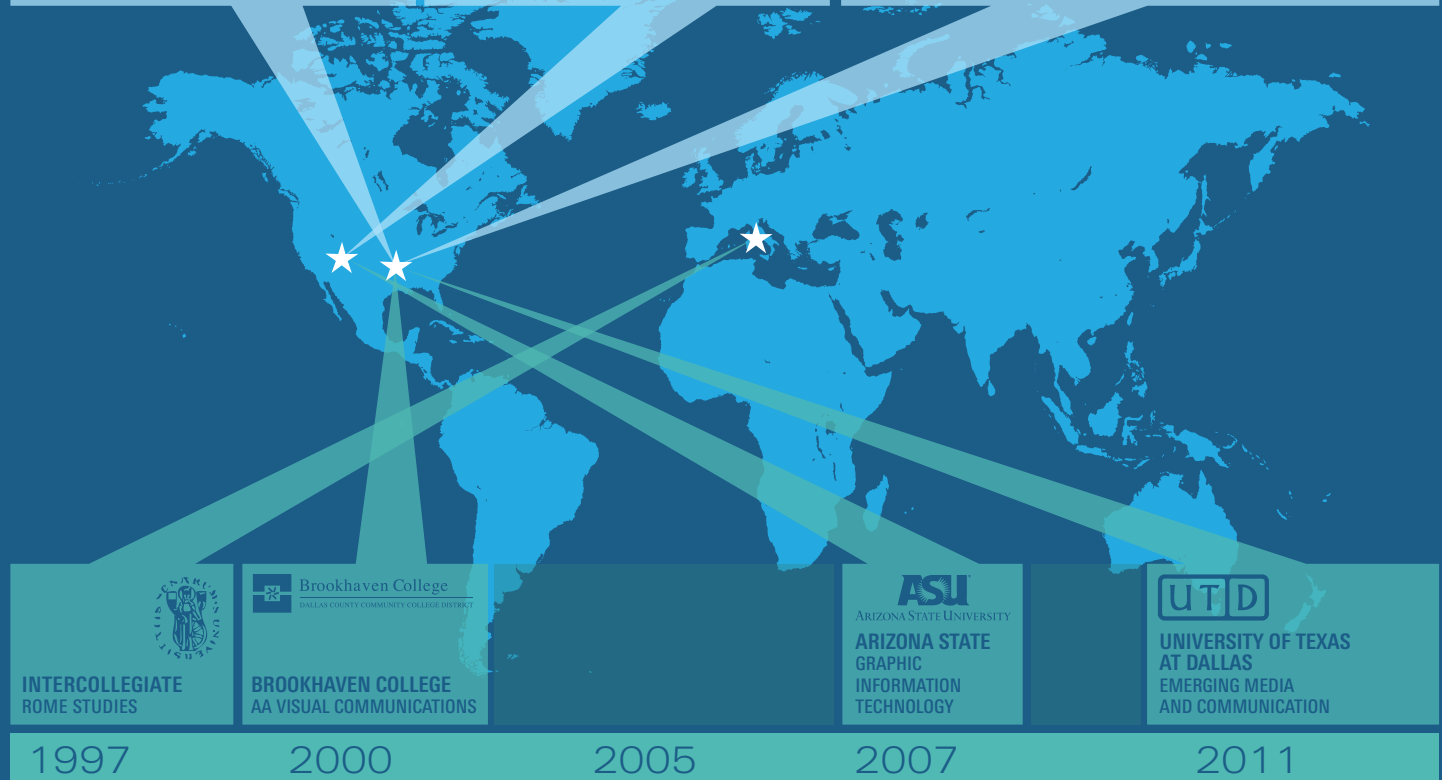

kevin schumacher

DESIGNER
DEVELOPER
ILLUSTRATOR

944 lombardy dr | plano, texas 75023

m: 469.358.1411 | e: kevin@schubox.com

portfolio: www.schubox.com | twitter: schubox

RECENT UX PROJECTS

AWARDS for PROJECTS

WORK ▼

2000	2005	2008	2011
SCHUMACHER DESIGN 2000-2005 owner creative director	BSS : TRAVELCLICK 2005-2008 sr.designer & training manager	SABRE HOLDINGS 2008-2011 sr.ux designer	

EDUCATION ▲

SKILLS

CODE